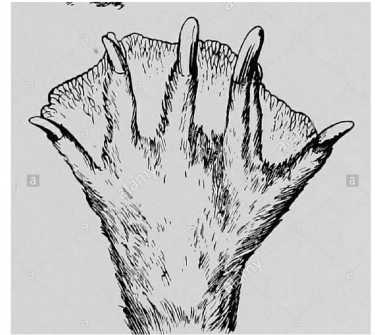

Beaver Bodies

Color the correct parts of a beavers body.

Webbed Feet

Silky Fur

Paws with Sharp Nails

Scaly Tale

Orange Teeth

Bushy Tail

Pointed Ears

Underwater Goggle Eyes

Two Kinds of Fur